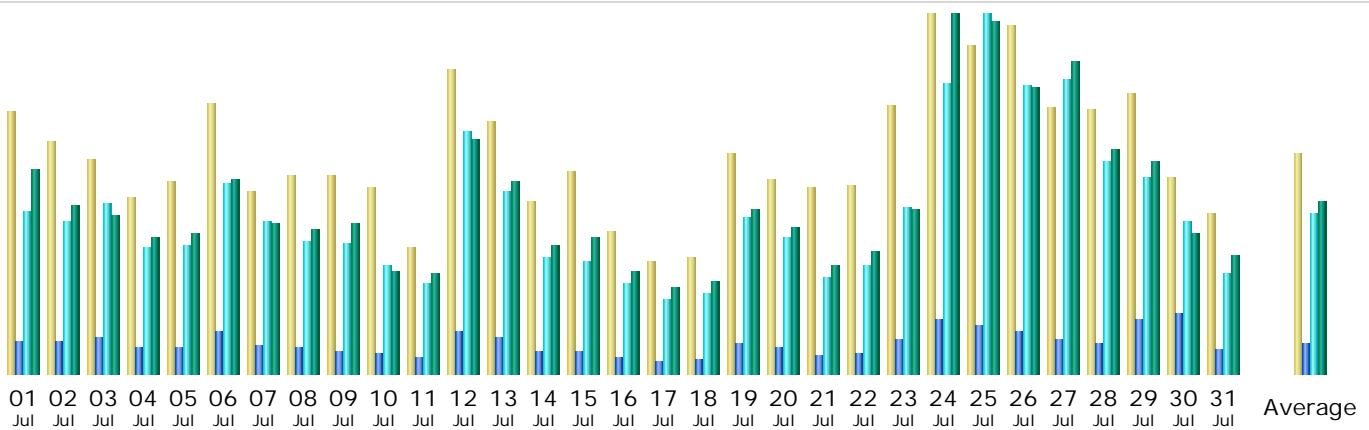

Day	Number of visits	Pages	Hits	Bandwidth
01 Jul 2010	794	4488	22070	308.67 MB
02 Jul 2010	706	4354	20670	256.07 MB
03 Jul 2010	651	5022	23077	239.29 MB
04 Jul 2010	534	3534	17268	207.54 MB
05 Jul 2010	581	3603	17601	211.90 MB
06 Jul 2010	822	5896	26002	292.96 MB
07 Jul 2010	553	4043	20758	227.42 MB
08 Jul 2010	603	3554	18170	217.78 MB
09 Jul 2010	599	3200	17738	229.19 MB
10 Jul 2010	563	2954	14846	156.89 MB
11 Jul 2010	384	2373	12215	153.94 MB
12 Jul 2010	921	5860	32853	354.33 MB
13 Jul 2010	764	4900	24829	292.32 MB
14 Jul 2010	524	3077	15855	193.51 MB
15 Jul 2010	612	3103	15261	206.34 MB
16 Jul 2010	431	2173	12308	156.89 MB
17 Jul 2010	341	1899	10168	130.41 MB
18 Jul 2010	356	1965	10992	139.44 MB
19 Jul 2010	665	4083	21308	247.80 MB
20 Jul 2010	587	3550	18581	221.33 MB
21 Jul 2010	565	2590	13102	163.30 MB
22 Jul 2010	573	2946	14875	184.87 MB
23 Jul 2010	815	4632	22686	248.00 MB
24 Jul 2010	1088	7488	39599	543.33 MB
25 Jul 2010	994	6706	48843	531.47 MB
26 Jul 2010	1057	5817	39271	433.31 MB
27 Jul 2010	805	4699	39942	472.00 MB
28 Jul 2010	801	4337	28818	338.21 MB
29 Jul 2010	851	7408	26858	321.20 MB
30 Jul 2010	594	8326	20627	212.71 MB
31 Jul 2010	488	3452	13612	178.12 MB
Average	665.23	4259.10	21961.39	260.34 MB
Total	20622	132032	680803	7.88 GB

Days of week