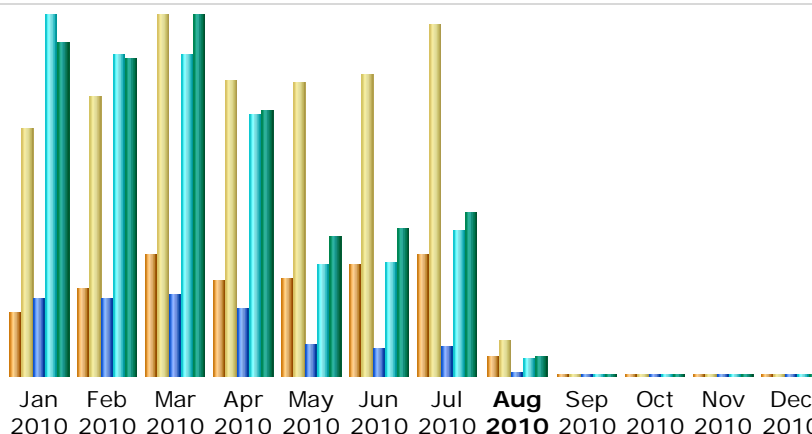

Last Update: 03 Aug 2010 - 14:44 [Update now](#)

Reported period:

Summary

Reported period Month Jul 2010					
First visit 01 Jul 2010 - 00:00					
Last visit 31 Jul 2010 - 23:57					
	Unique visitors	Number of visits	Pages	Hits	Bandwidth
Viewed traffic *	7121	20622 (2.89 visits/visitor)	132032 (6.4 Pages/Visit)	680803 (33.01 Hits/Visit)	7.88 GB (400.74 KB/Visit)
Not viewed traffic *			91405	106017	1.94 GB

* Not viewed traffic includes traffic generated by robots, worms, or replies with special HTTP status codes.

Monthly history

Month	Unique visitors	Number of visits	Pages	Hits	Bandwidth
Jan 2010	3673	14571	359284	1682790	16.16 GB
Feb 2010	5112	16354	357436	1499430	15.40 GB
Mar 2010	7121	21167	375917	1496611	17.47 GB
Apr 2010	5633	17386	309254	1222480	12.86 GB
May 2010	5752	17262	148803	514576	6.73 GB
Jun 2010	6569	17705	127022	530768	7.15 GB
Jul 2010	7121	20622	132032	680803	7.88 GB
Aug 2010	1134	2084	16603	75477	939.13 MB
Sep 2010	0	0	0	0	0
Oct 2010	0	0	0	0	0
Nov 2010	0	0	0	0	0
Dec 2010	0	0	0	0	0
Total	42115	127151	1826351	7702935	84.56 GB