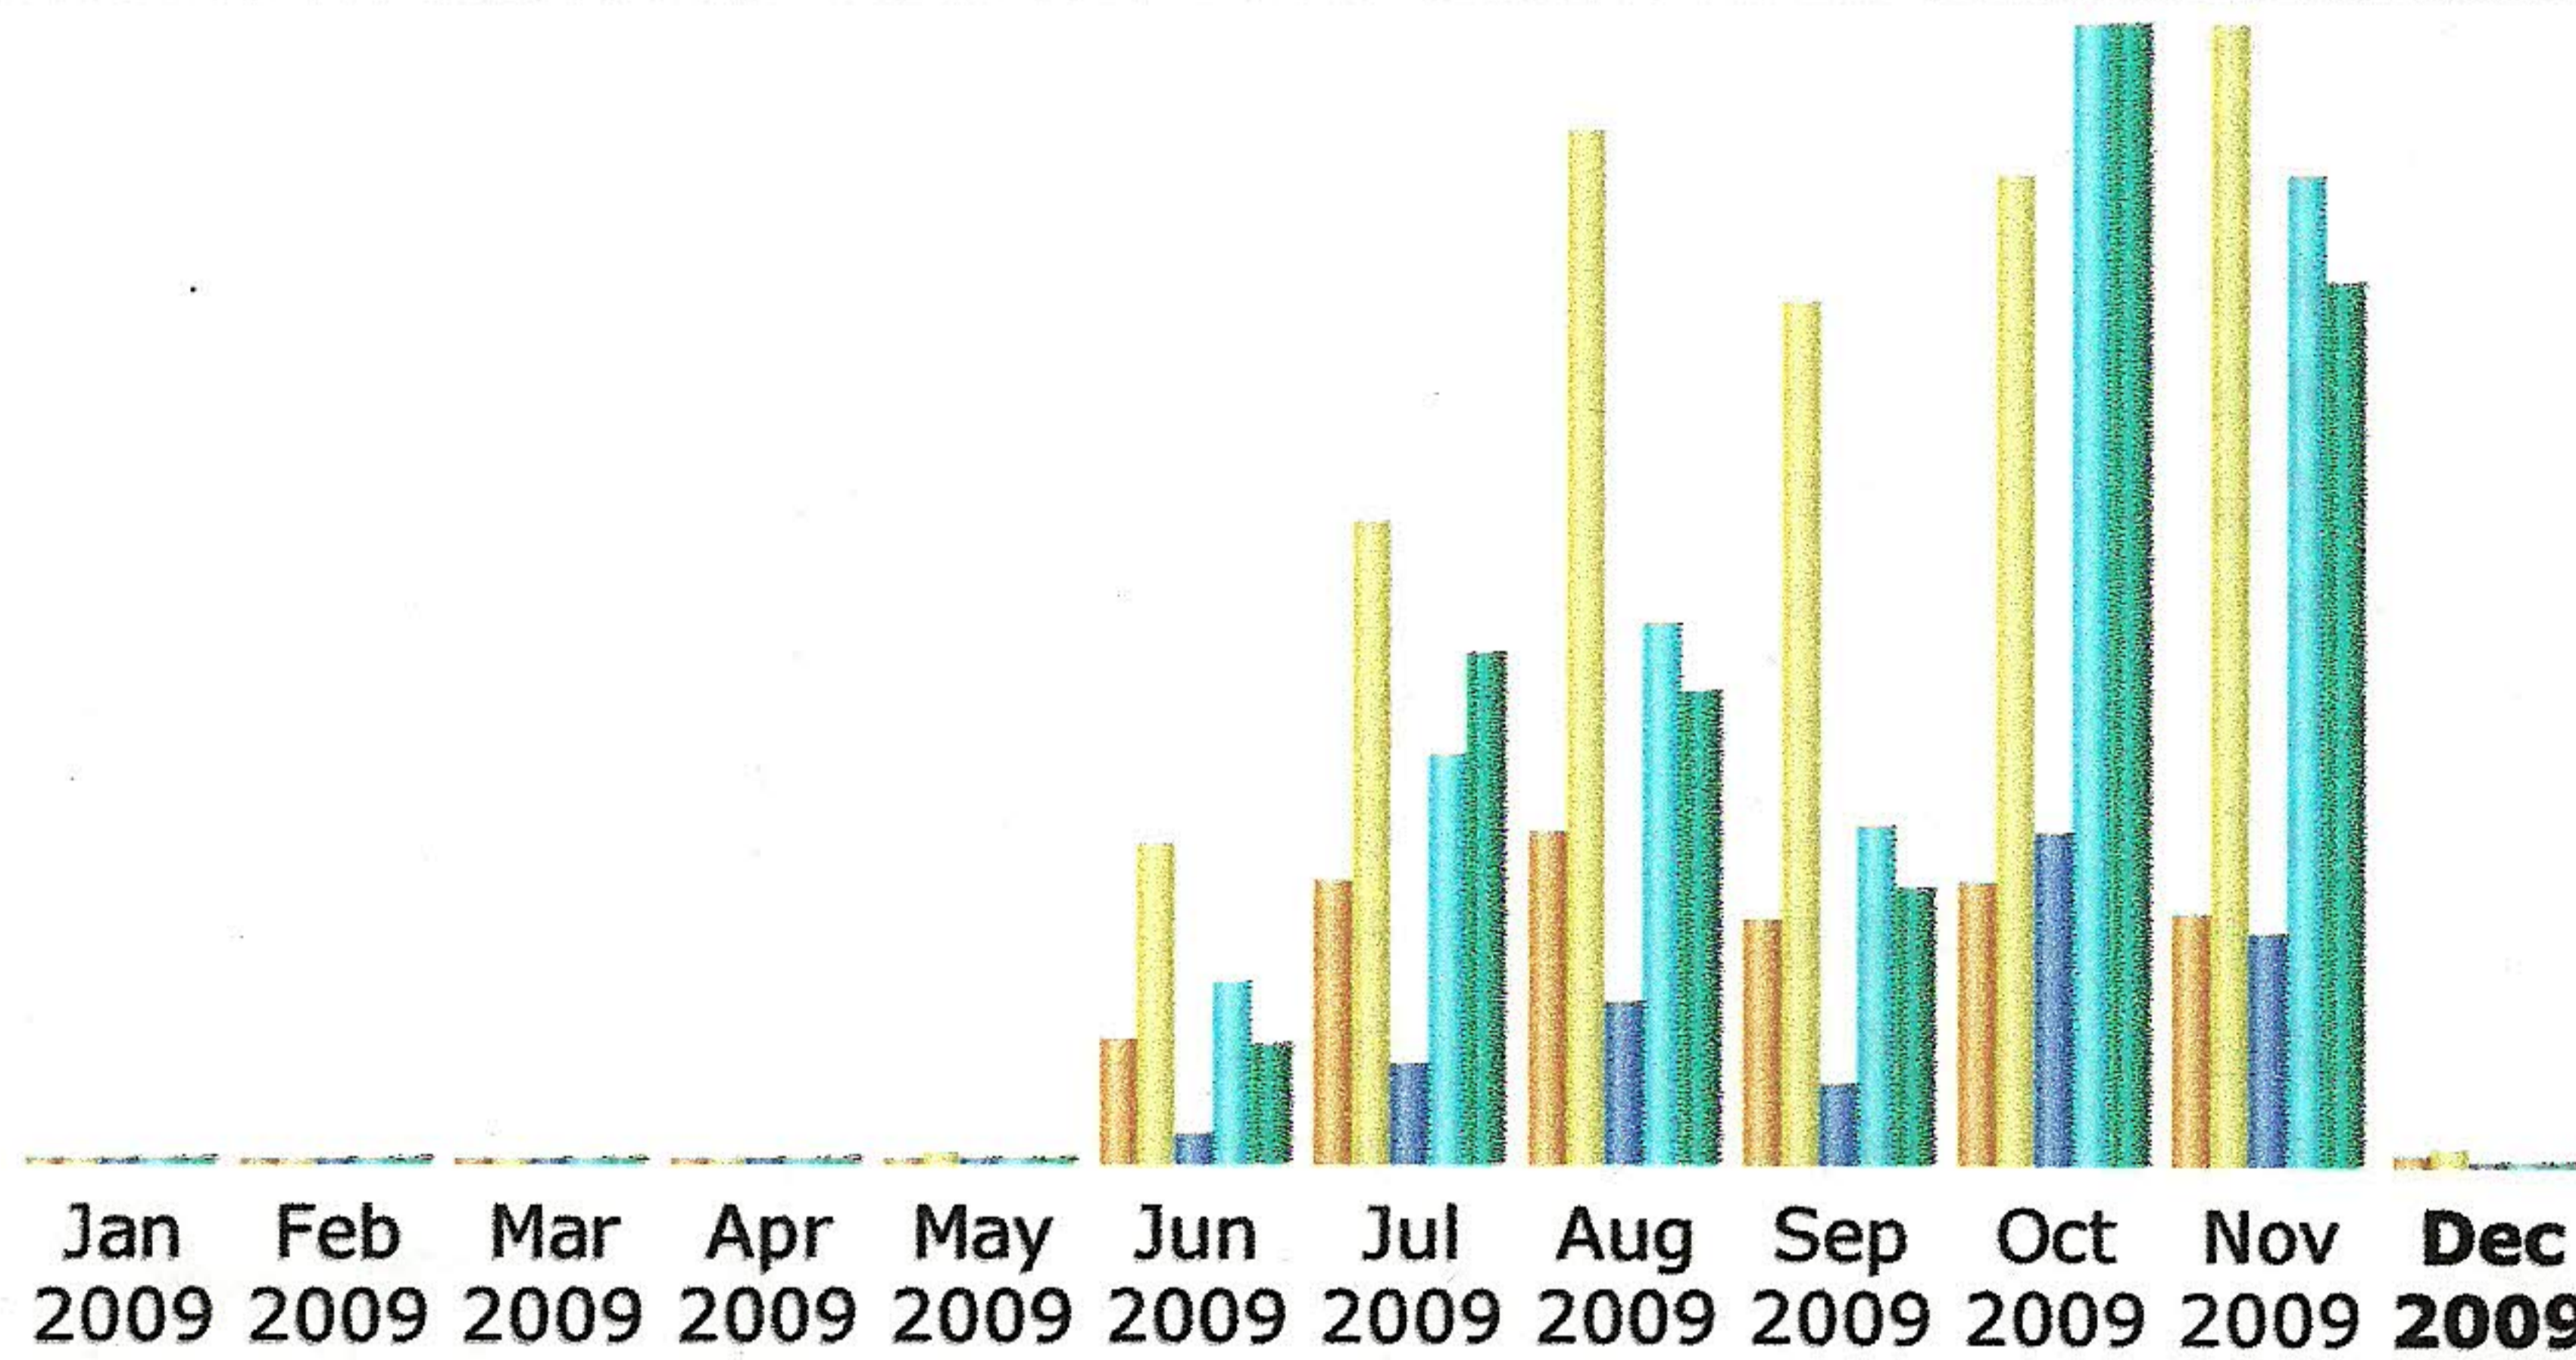

Reported period:

Nov 2009 OK

Summary

Reported period
First visit
Last visit

Month Nov 2009
01 Nov 2009 - 00:00
30 Nov 2009 - 23:59

	Unique visitors	Number of visits	Pages	Hits	Bandwidth
Viewed traffic *	2681	12114 (4.51 visits/visitor)	164757 (13.6 Pages/Visit)	705311 (58.22 Hits/Visit)	8.23 GB (712.21 KB/Visit)
Not viewed traffic *			61499	64894	1.71 GB

* Not viewed traffic includes traffic generated by robots, worms, or replies with special HTTP status codes.

Monthly history

Month	Unique visitors	Number of visits	Pages	Hits	Bandwidth
Jan 2009	0	0	0	0	0
Feb 2009	0	0	0	0	0
Mar 2009	0	0	0	0	0
Apr 2009	0	0	0	0	0
May 2009	33	82	1502	2589	37.33 MB
Jun 2009	1283	3390	18383	126407	1.12 GB
Jul 2009	2975	6850	69197	291382	4.75 GB
Aug 2009	3563	10971	113721	385027	4.43 GB
Sep 2009	2585	9154	57134	241615	2.55 GB
Oct 2009	2984	10504	236108	810142	10.64 GB
Nov 2009	2681	12114	164757	705311	8.23 GB
Dec 2009	112	158	801	1868	40.63 MB
Total	16216	53223	661603	2564341	31.79 GB

Hours

Hours	Pages	Hits	Bandwidth	Hours	Pages	Hits	Bandwidth
00	6904	28064	319.47 MB	12	5619	24213	320.11 MB
01	7224	27386	288.58 MB	13	5224	22298	265.39 MB
02	6649	25780	260.39 MB	14	8276	33616	427.34 MB
03	3838	14728	179.26 MB	15	9652	42337	494.66 MB
04	4000	13283	164.41 MB	16	8439	39378	439.63 MB
05	5609	20481	235.36 MB	17	8051	37866	449.51 MB
06	4610	18196	230.20 MB	18	8536	41106	468.30 MB
07	4521	17344	238.73 MB	19	8217	39049	451.90 MB
08	5696	25786	343.57 MB	20	11053	51439	583.40 MB
09	4766	21973	287.22 MB	21	10225	45429	511.13 MB
10	4158	18358	258.16 MB	22	10143	41955	508.66 MB
11	4799	19971	285.17 MB	23	8548	35275	415.08 MB