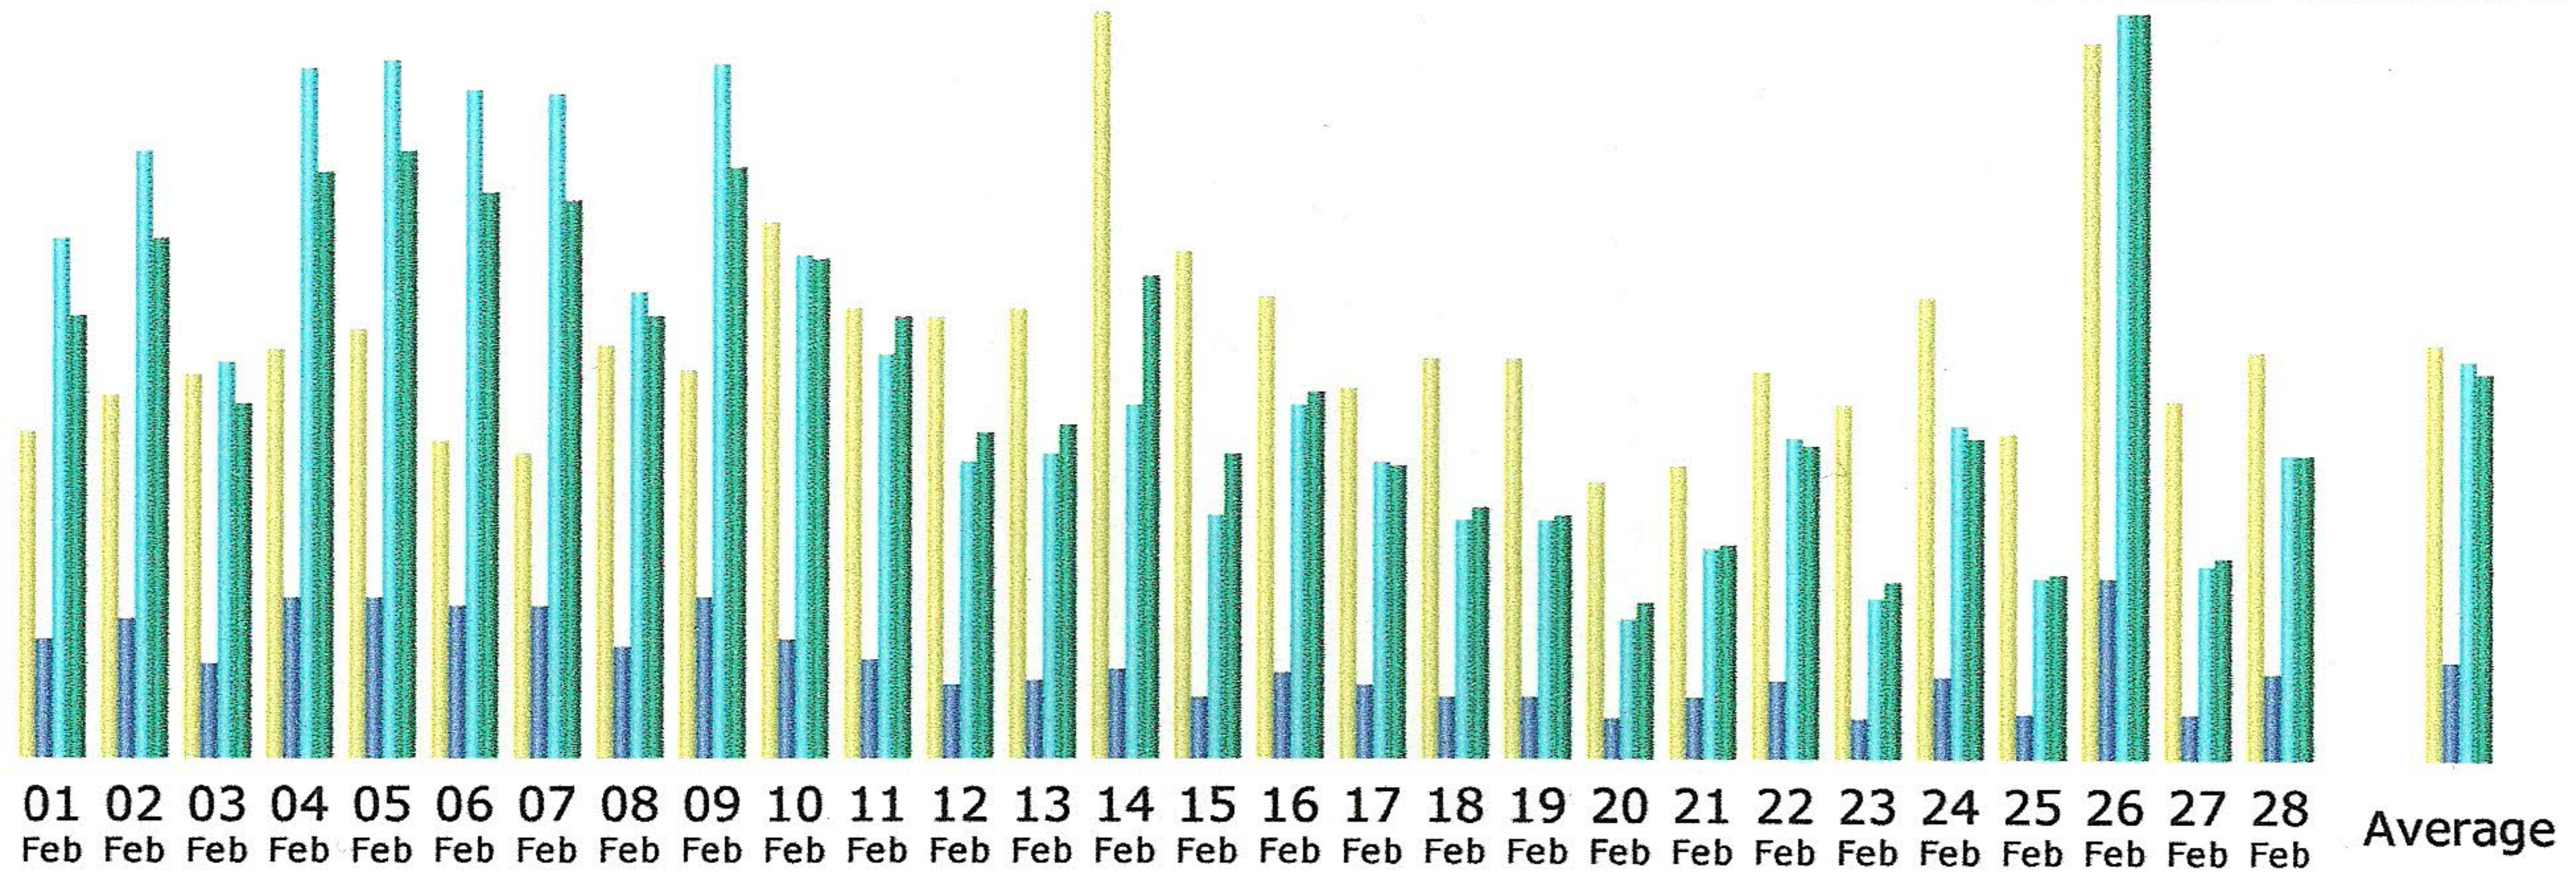

Day	Number of visits	Pages	Hits	Bandwidth
01 Feb 2010	456	15775	69510	642.34 MB
02 Feb 2010	506	18347	81144	757.29 MB
03 Feb 2010	535	12392	52825	517.41 MB
04 Feb 2010	573	21255	92192	855.91 MB
05 Feb 2010	599	21383	93032	885.76 MB
06 Feb 2010	442	20250	89632	827.11 MB
07 Feb 2010	425	20132	89064	811.92 MB
08 Feb 2010	580	14799	62346	642.58 MB
09 Feb 2010	544	21184	92666	862.41 MB
10 Feb 2010	754	15572	67337	727.16 MB
11 Feb 2010	630	12954	54130	644.69 MB
12 Feb 2010	618	9835	39742	475.55 MB
13 Feb 2010	628	10120	40637	485.40 MB
14 Feb 2010	1045	11960	47402	705.52 MB
15 Feb 2010	713	8256	32438	443.46 MB
16 Feb 2010	647	11361	47379	532.77 MB
17 Feb 2010	520	9537	39454	426.01 MB
18 Feb 2010	562	7943	31858	362.53 MB
19 Feb 2010	558	8267	31716	352.71 MB
20 Feb 2010	385	5230	18376	224.69 MB
21 Feb 2010	410	7761	27752	311.26 MB
22 Feb 2010	540	10375	43106	457.40 MB
23 Feb 2010	495	5430	21043	257.62 MB
24 Feb 2010	648	10520	44465	467.52 MB
25 Feb 2010	456	5627	24149	266.54 MB
26 Feb 2010	1010	23901	99619	1.06 GB
27 Feb 2010	501	6068	25916	293.61 MB
28 Feb 2010	574	11202	40500	443.82 MB
Average	584.07	12765.57	53551.07	563.14 MB
Total	16354	357436	1499430	15.40 GB

Days of week