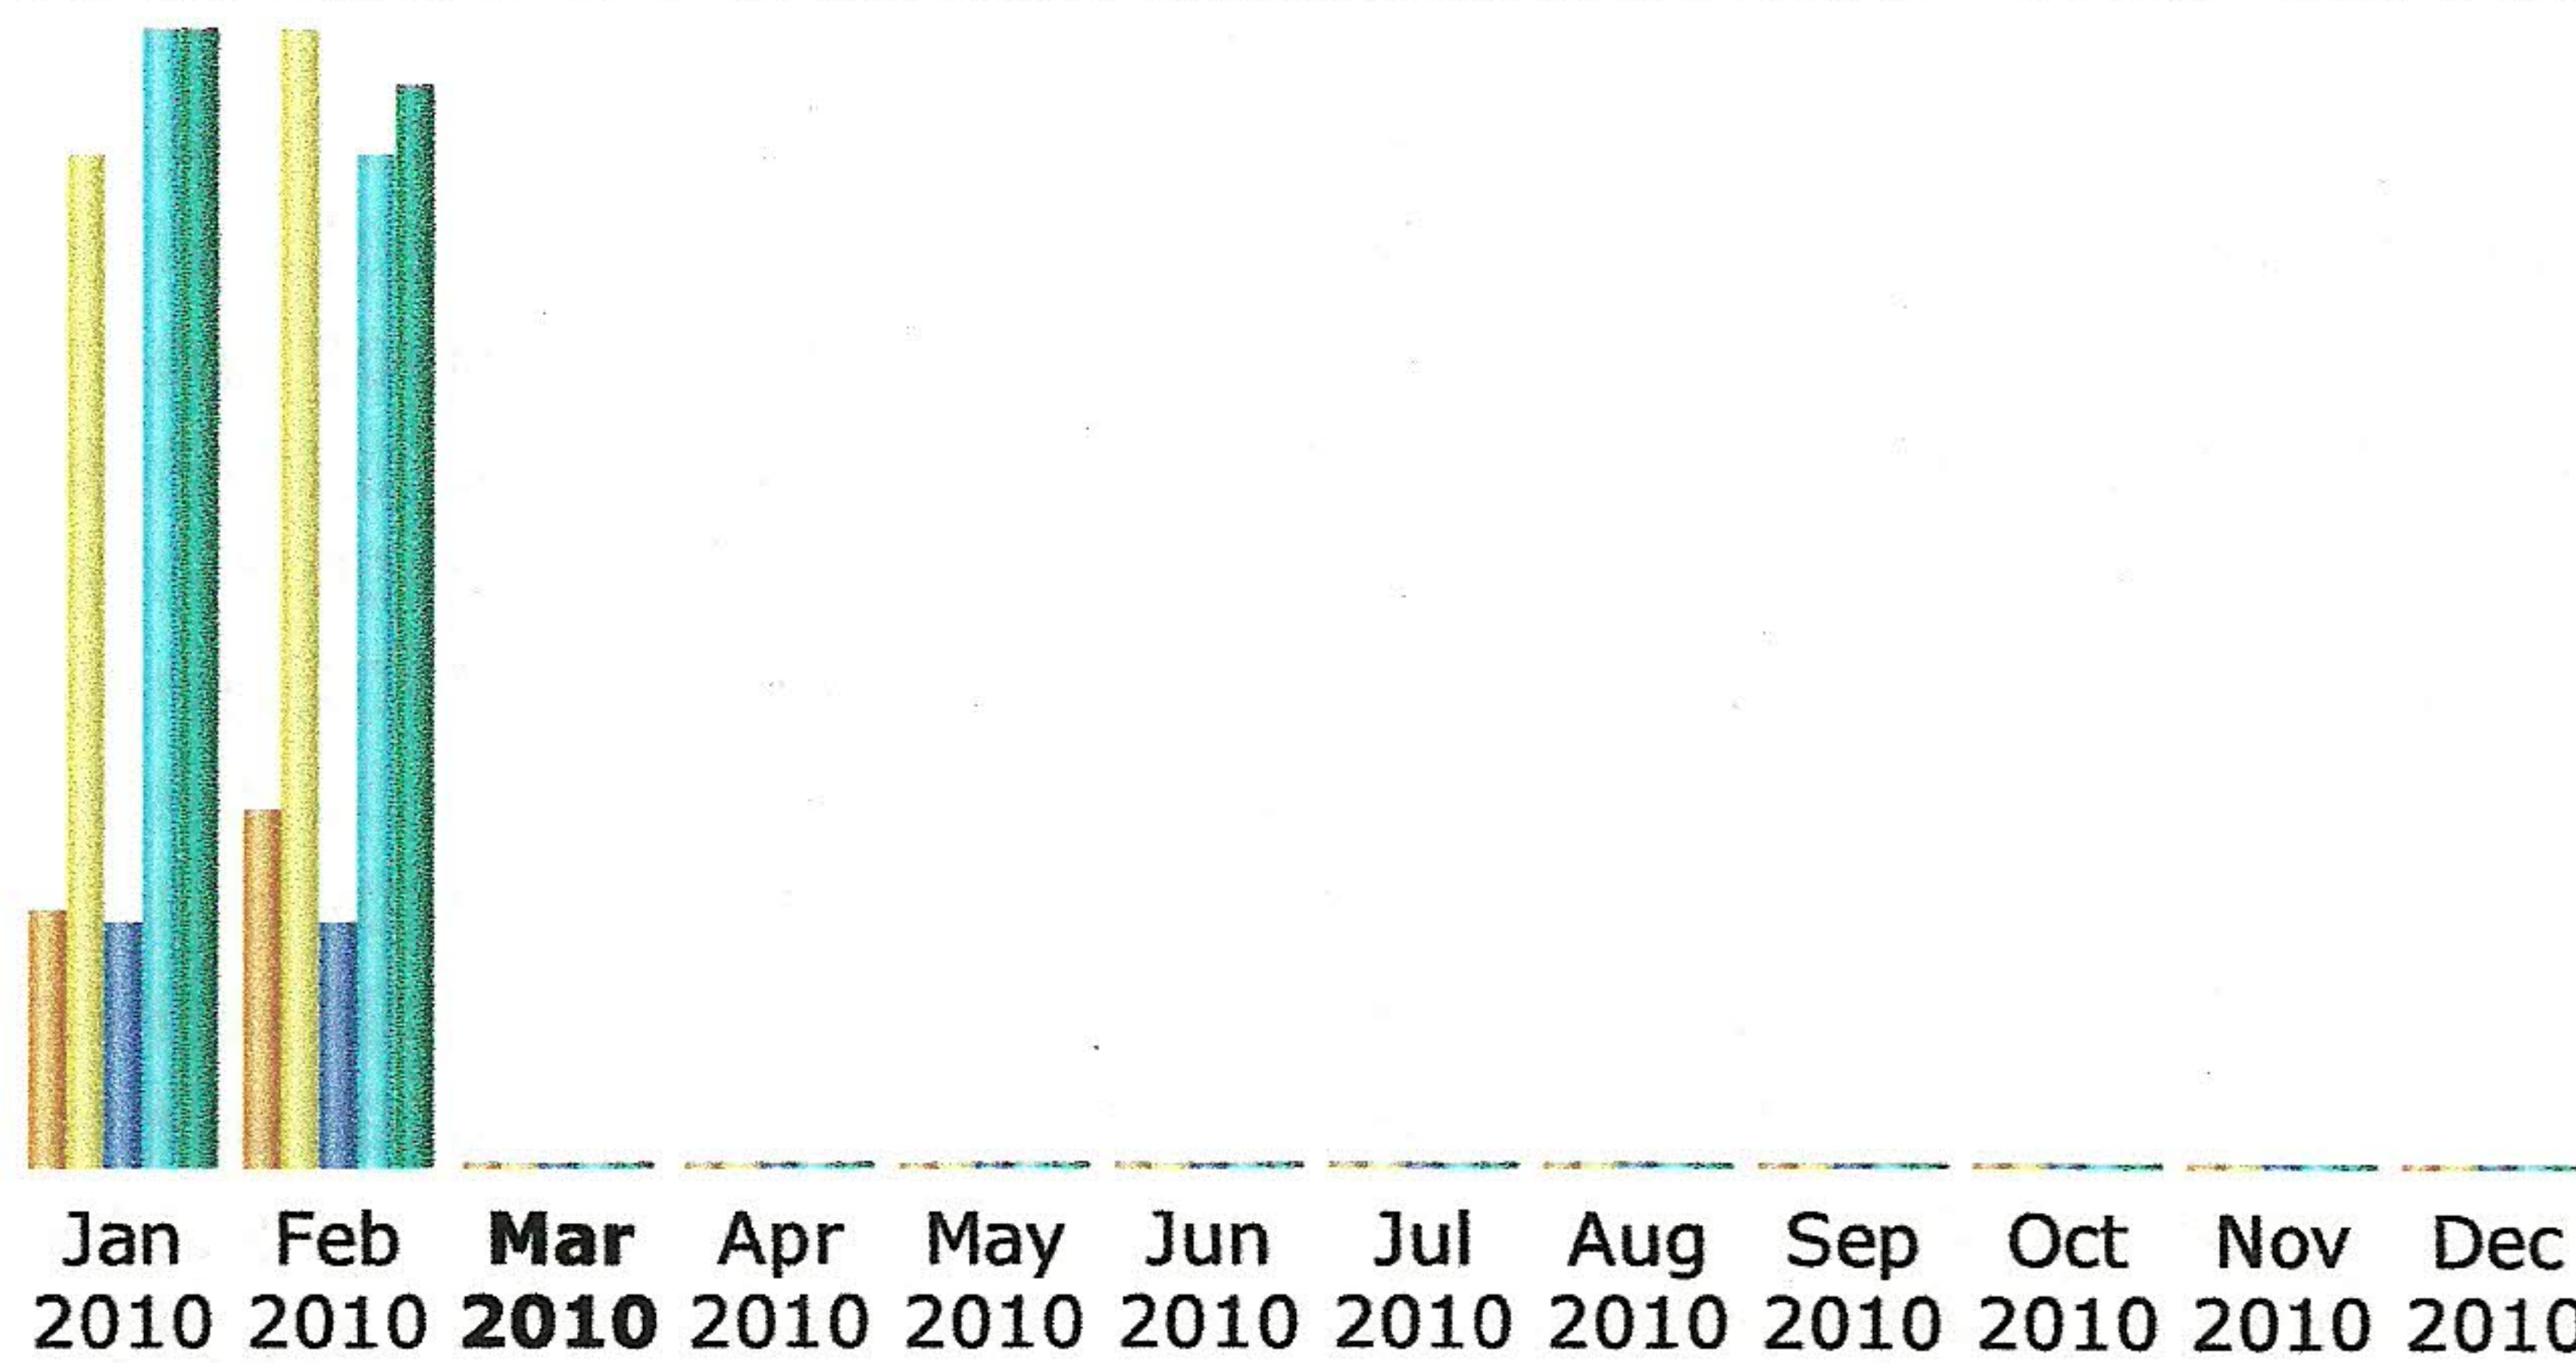

Last Update: 01 Mar 2010 - 00:23 [Update now](#)

Reported period:

Summary

Reported period: Month Feb 2010
 First visit: 01 Feb 2010 - 00:00
 Last visit: 28 Feb 2010 - 23:59

	Unique visitors	Number of visits	Pages	Hits	Bandwidth
Viewed traffic *	5112	16354 (3.19 visits/visitor)	357436 (21.85 Pages/Visit)	1499430 (91.68 Hits/Visit)	15.40 GB (987.29 KB/Visit)
Not viewed traffic *			50803	56967	1.65 GB

* Not viewed traffic includes traffic generated by robots, worms, or replies with special HTTP status codes.

Monthly history

Month	Unique visitors	Number of visits	Pages	Hits	Bandwidth
Jan 2010	3673	14571	359284	1682790	16.16 GB
Feb 2010	5112	16354	357436	1499430	15.40 GB
Mar 2010	18	18	331	1366	12.89 MB
Apr 2010	0	0	0	0	0
May 2010	0	0	0	0	0
Jun 2010	0	0	0	0	0
Jul 2010	0	0	0	0	0
Aug 2010	0	0	0	0	0
Sep 2010	0	0	0	0	0
Oct 2010	0	0	0	0	0
Nov 2010	0	0	0	0	0
Dec 2010	0	0	0	0	0
Total	8803	30943	717051	3183586	31.57 GB